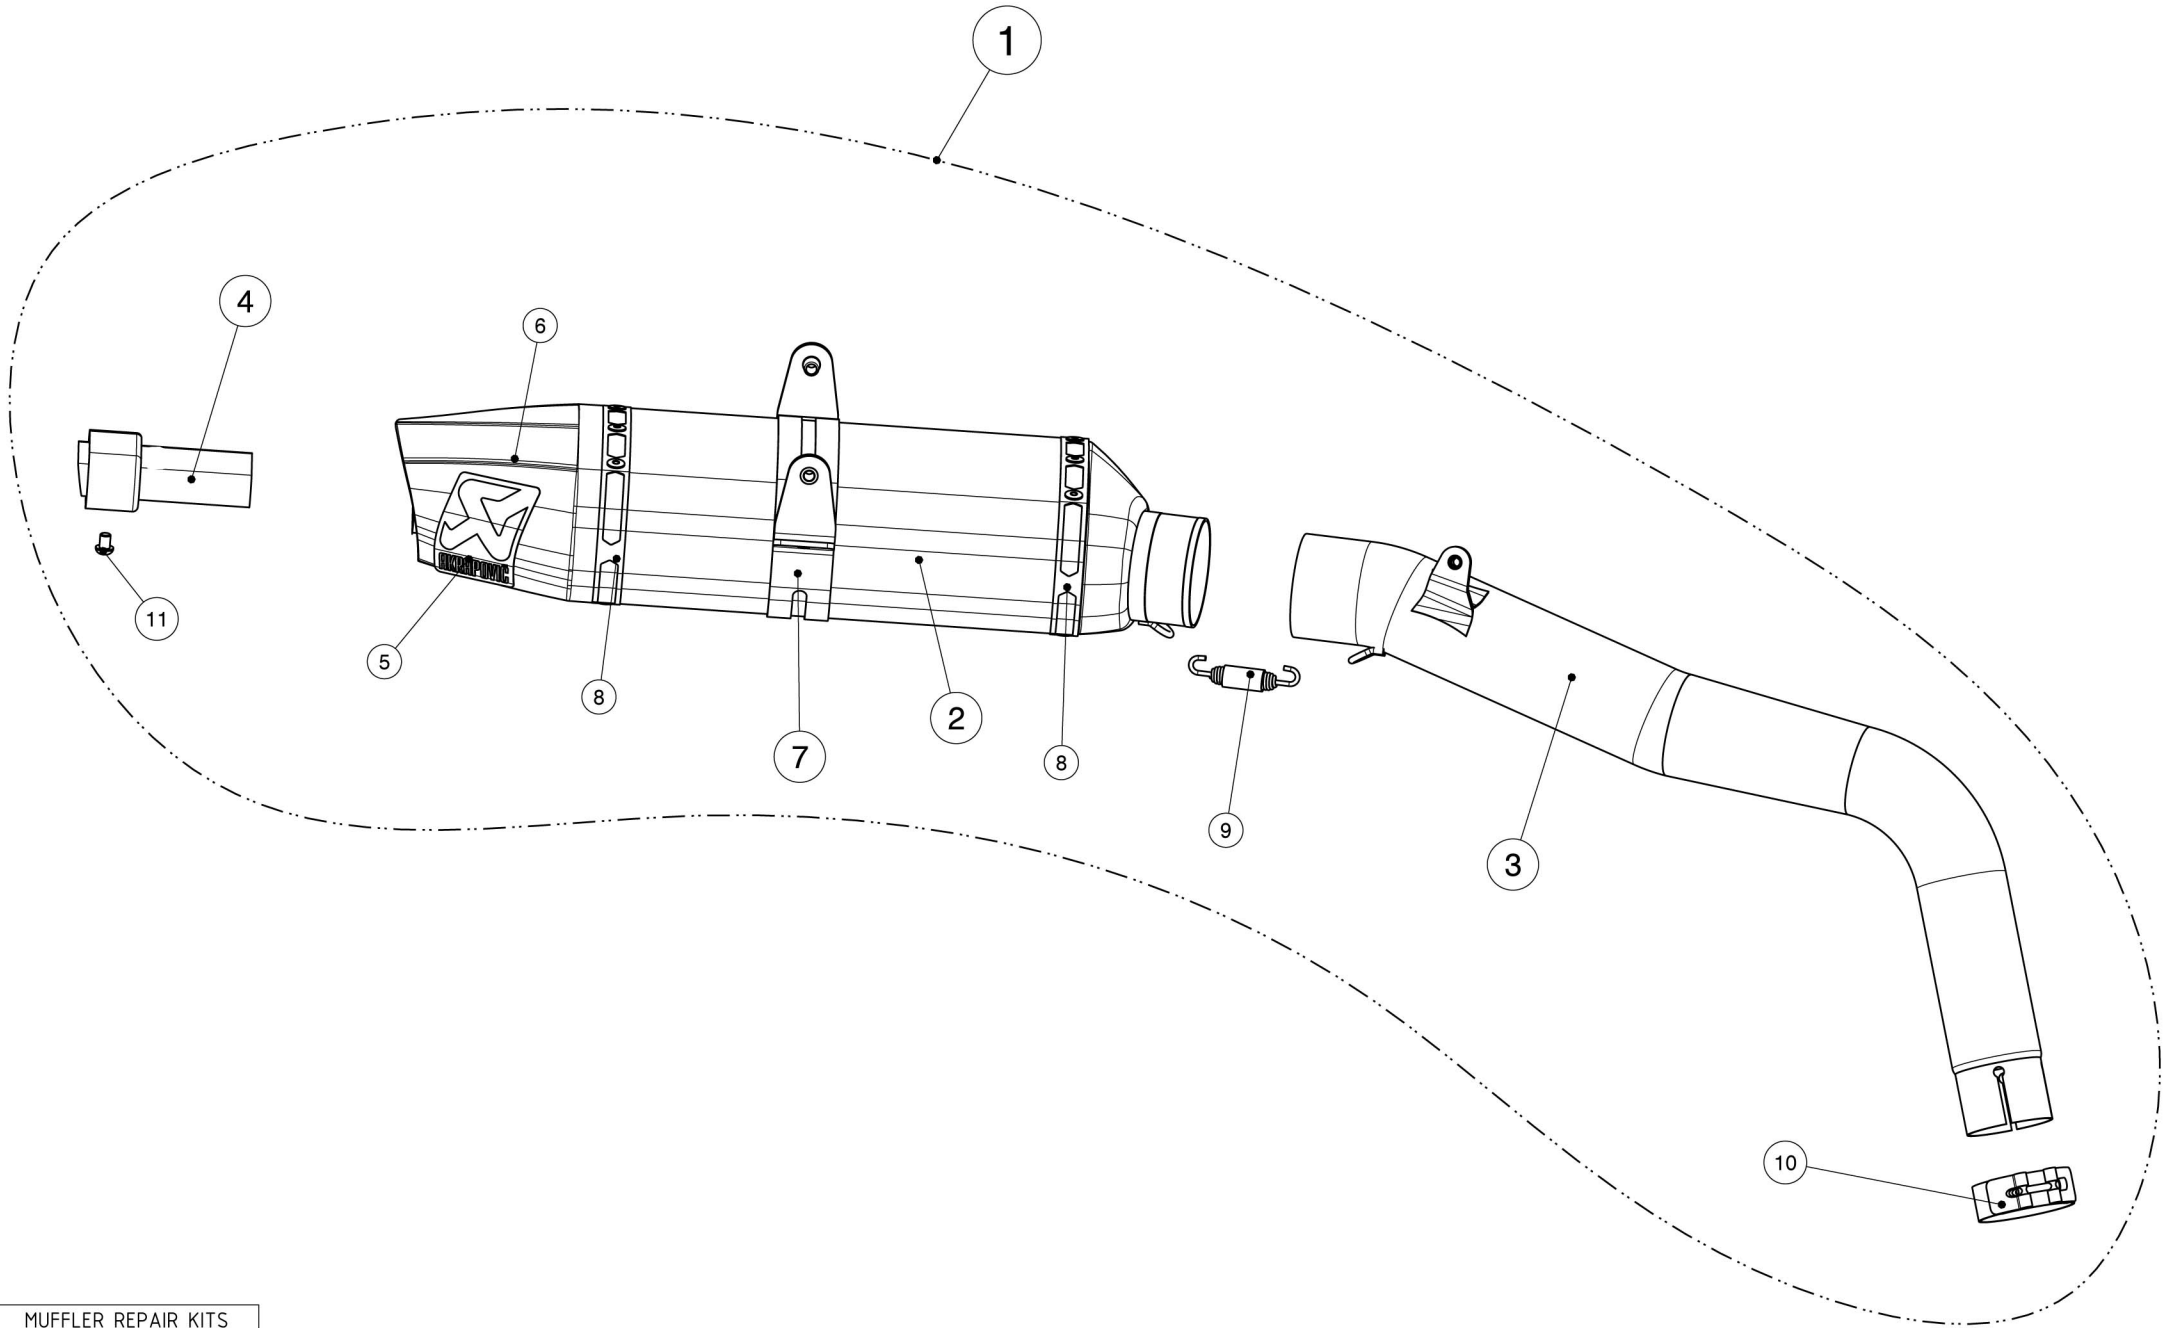

Slip-On Line (Titanium)

Produkt-Code: S-H6SO16-HACT **EC** **EPA** **CARB**

Our sporty and lightweight SLIP-ON exhaust system offer a great balance between price and performance and represent the first step in the exhaust system tuning process. The change will be also visual as our HEXAGONAL muffer perfectly fit the exterior line of the CBR and add a clean racing image. The muffer outer sleeve is made of titanium, which gives a special hi-tech touch to our SLIP-ON system. Link pipe is made of stainless steel.

gemessen mit: Honda CBR 600 RR 2013

Optionale Teile

Produkt-Code: **Optional Header (SS)**

Produkt name: **E-H6R8**

HONDA CBR600RR

STOCK

SLIP-ON

| MUFFLER REPAIR KITS | |
|---------------------|----|
| REPACK | 12 |
| SLEEVE | 13 |

| No. | SALES CODE | DESCRIPTION | QTY. |
|-----|---------------|--------------------------|------|
| 1 | S-H6SO16-HACT | slip on system | 1 |
| 2 | M-AC00205T | muffler TI | 1 |
| 3 | L-H6SO13 | link pipe | 1 |
| 4 | V-TUV036 | insert SS | 1 |
| 5 | P-VST3PO | nalepka Akrap. VER 60 PL | 2 |
| 6 | V-EC199 | end cap CA | 1 |
| 7 | P-MCTAC5 | muffler clamp CA | 1 |
| 8 | P-TT30 | belt TI for TI sleeve | 2 |
| 9 | P-S1/2 | spring | 1 |
| 10 | P-R12/1 | clamp SS | 1 |
| 11 | P-FBT5 | bolt M6 | 1 |
| 12 | P-RPCK3 | muffler repair kit | 1 |
| 13 | P-RKS376ACT27 | muffler sleeve kit | 1 |