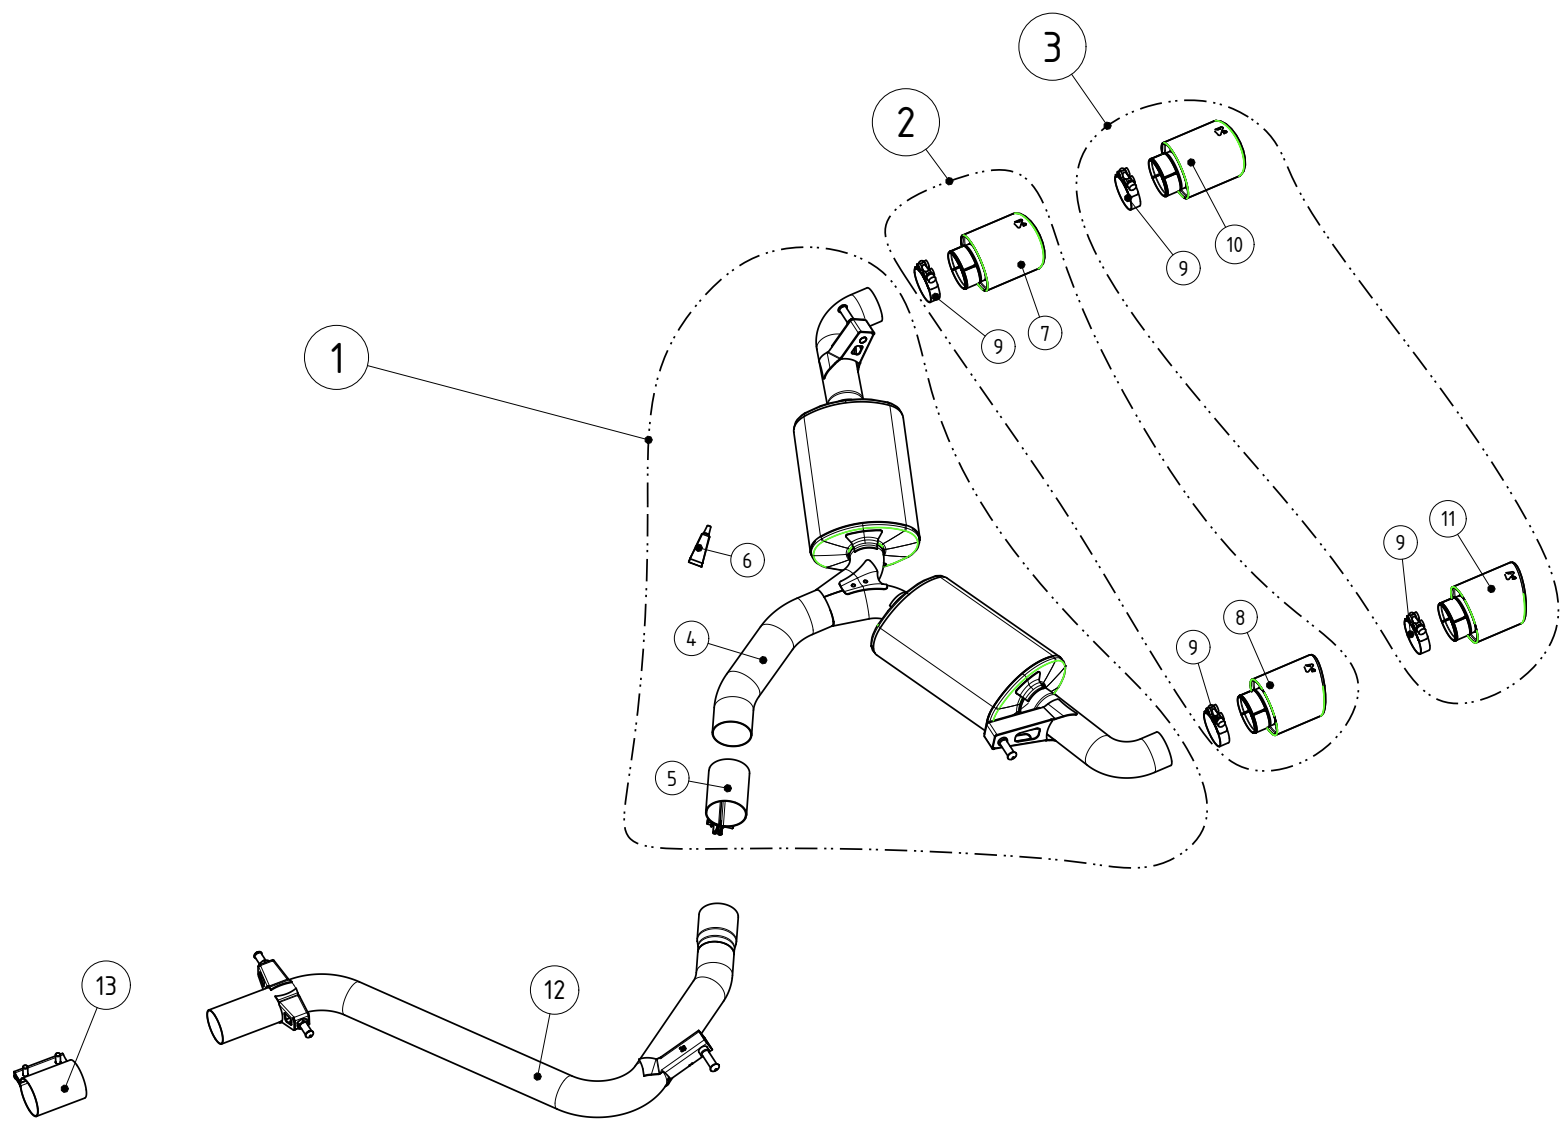

Slip-On Line (SS) GTD

Product code: **M-VW/SS/1H**

The Akrapovič aftermarket Slip-On exhaust system with 100-millimeter tail pipes from precious titanium or attractive carbon fibers proves to be the ideal choice that makes the 6th generation Golf even more beautiful and powerful as well as lighter.

WARNING:
GTI diffusor are mandatory for mounting.

TECHNICAL DATA	UNIT	STOCK	AKRAPOVIČ	MAX. GAIN
----------------	------	-------	-----------	-----------

Mandatory Parts

Product name: **Link pipe (SS)**
Product code: **L-VWGMK60**

Product name: **Tail pipe set (Carbon, dia 100 mm)**
Product code: **TP-VWGMK6-CA**

Product name: **Tail pipe set (Titanium,dia 100 mm)**
Product code: **TP-VWGMK6-T**

Product name: **Fitting kit**
Product code: **P-R45**