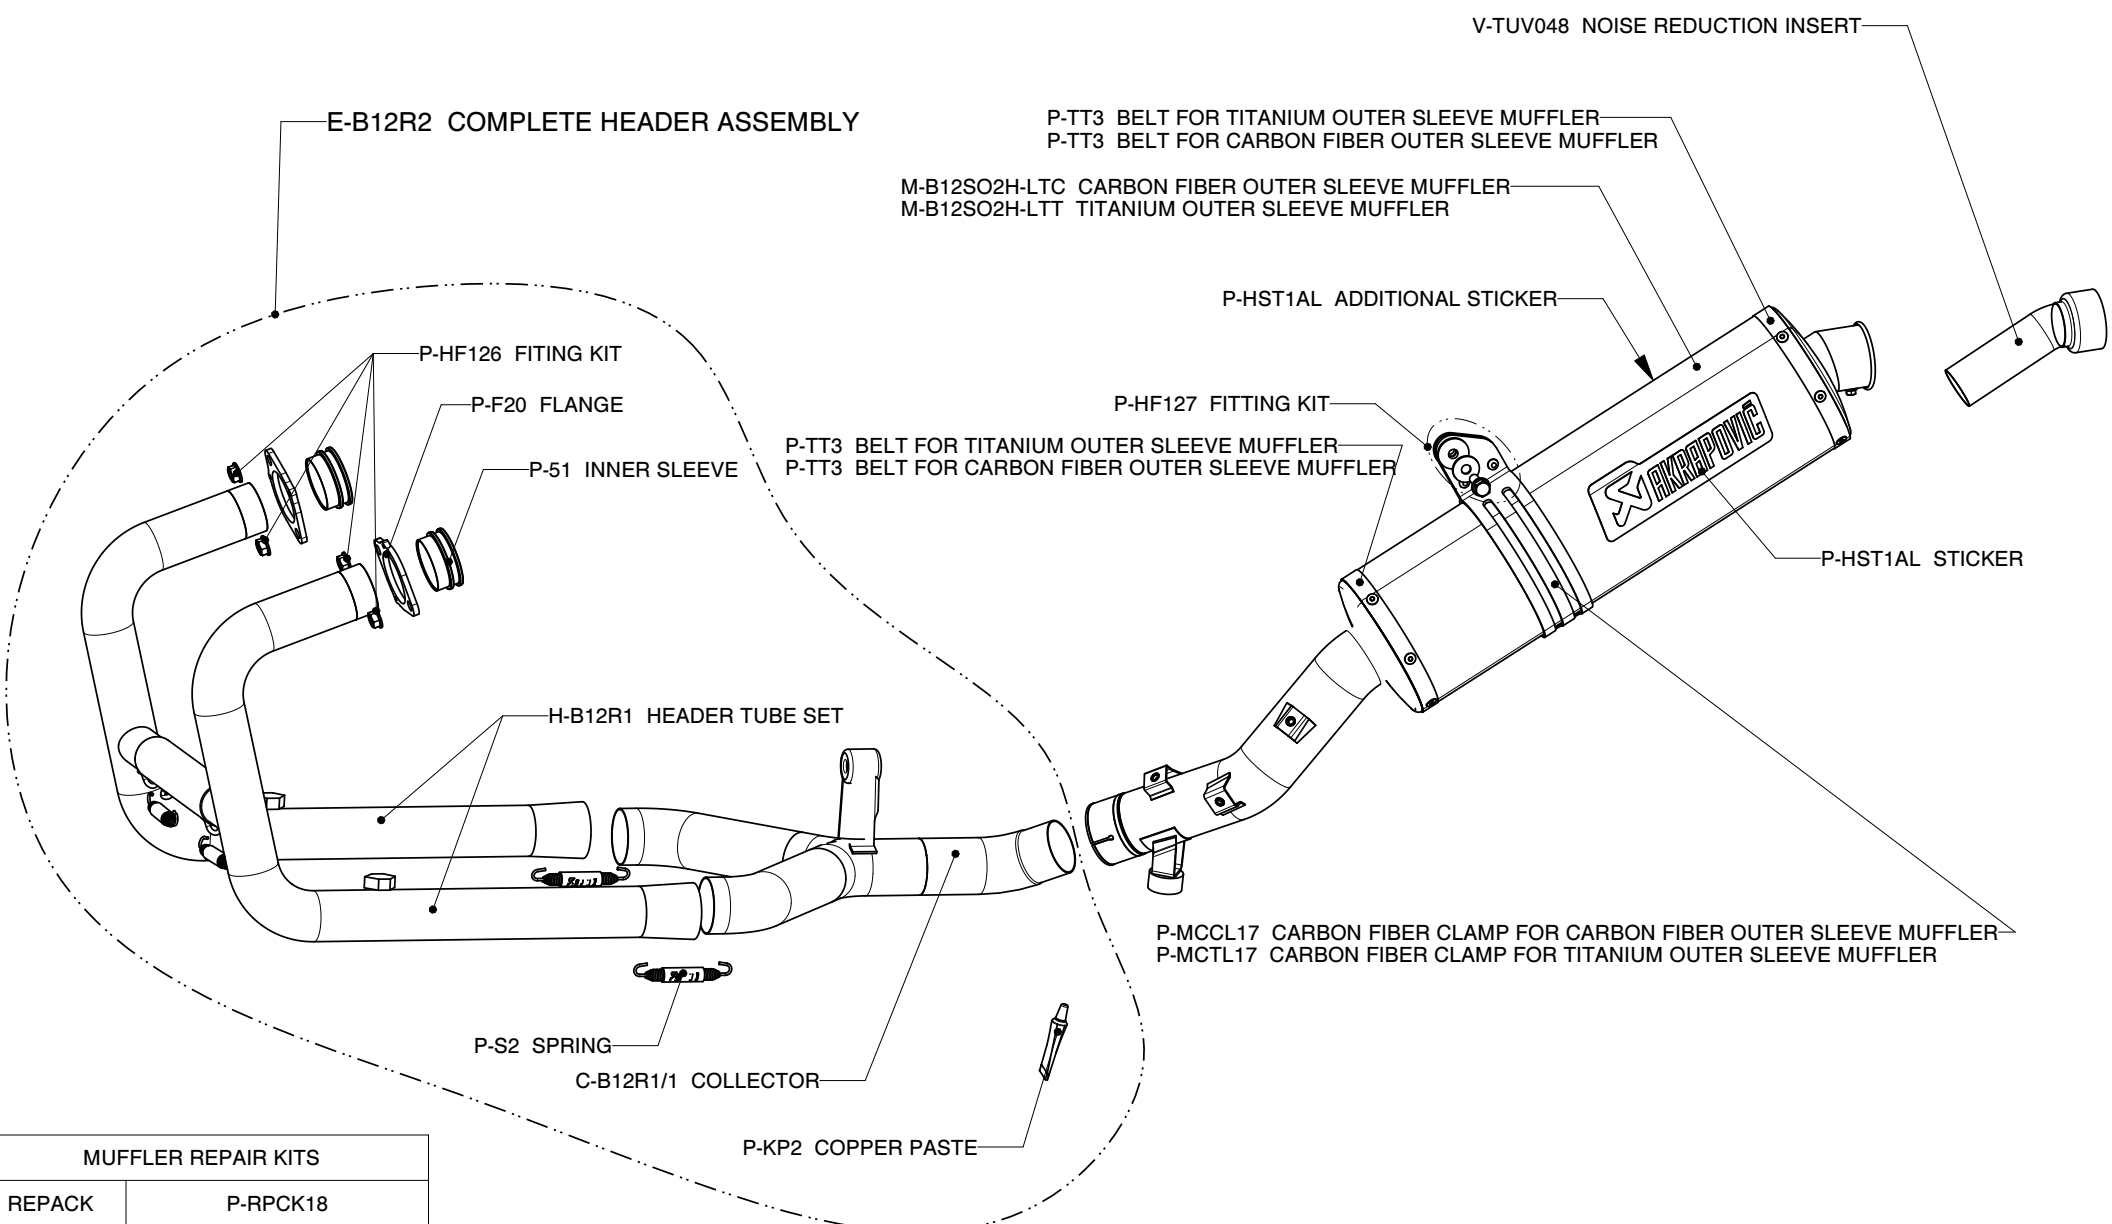

BMW R1200 GS ,Complete exhaust system / RACING LINE tube set with Street legal SLIP ON Mufflers
BMW R1200 GS ADVENTURE
Product code: S-B12R1-C/1
S-B12R1-T/1

V-TUV048 NOISE REDUCTION INSERT

E-B12R2 COMPLETE HEADER ASSEMBLY