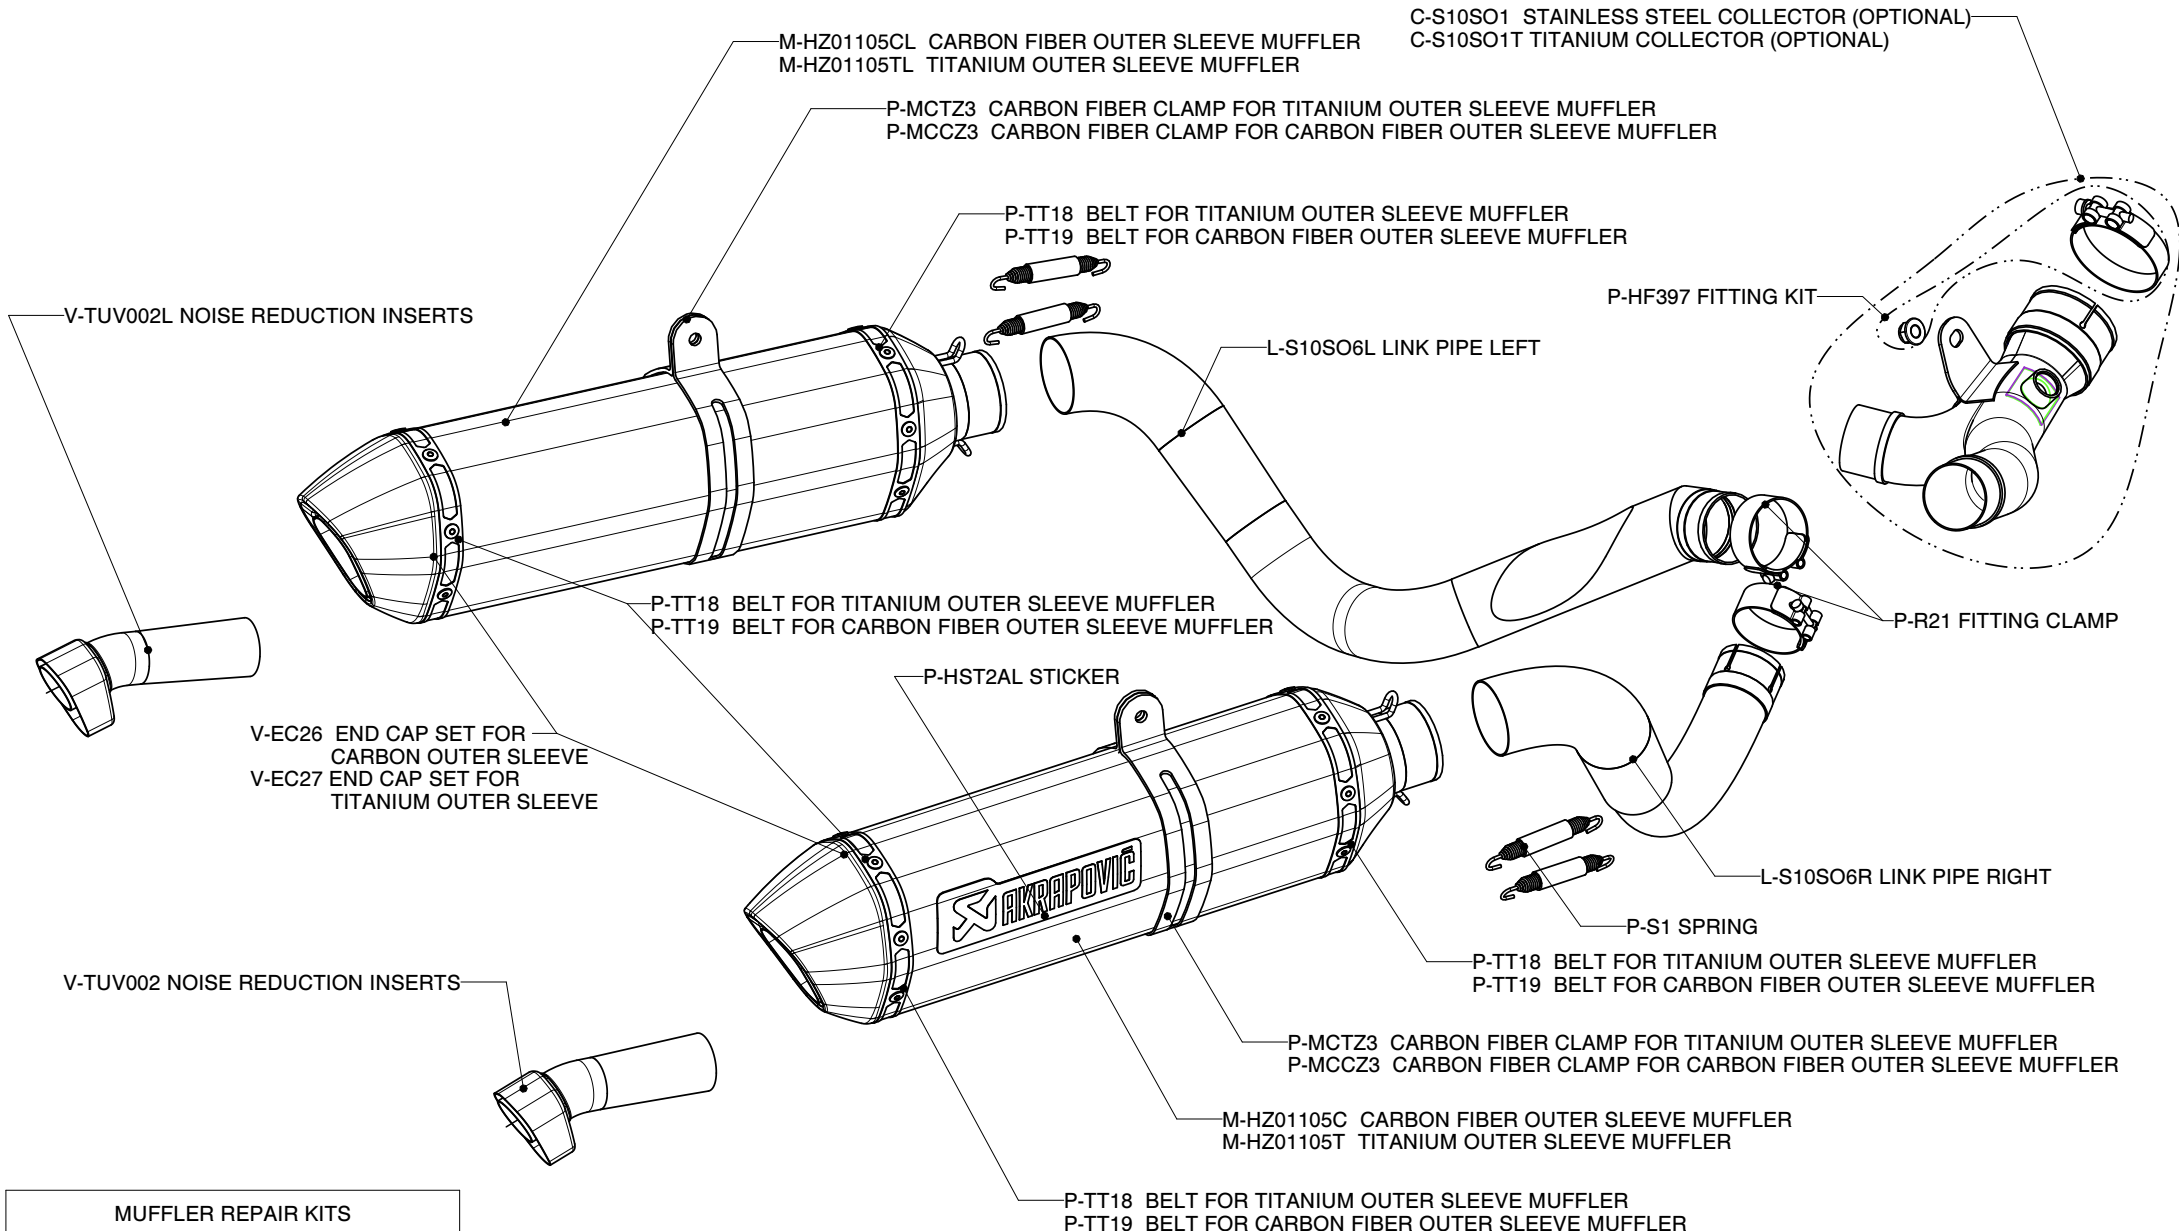

SUZUKI GSX-R 1000, SLIP-ON TWIN exhaust system / Street legal

Product code: S-S10SO6-HZC

S-S10SO6-HZT

C-S10SO1 STAINLESS STEEL COLLECTOR (OPTIONAL)
C-S10SO1T TITANIUM COLLECTOR (OPTIONAL)

M-HZ01105CL CARBON FIBER OUTER SLEEVE MUFFLER
M-HZ01105TL TITANIUM OUTER SLEEVE MUFFLER